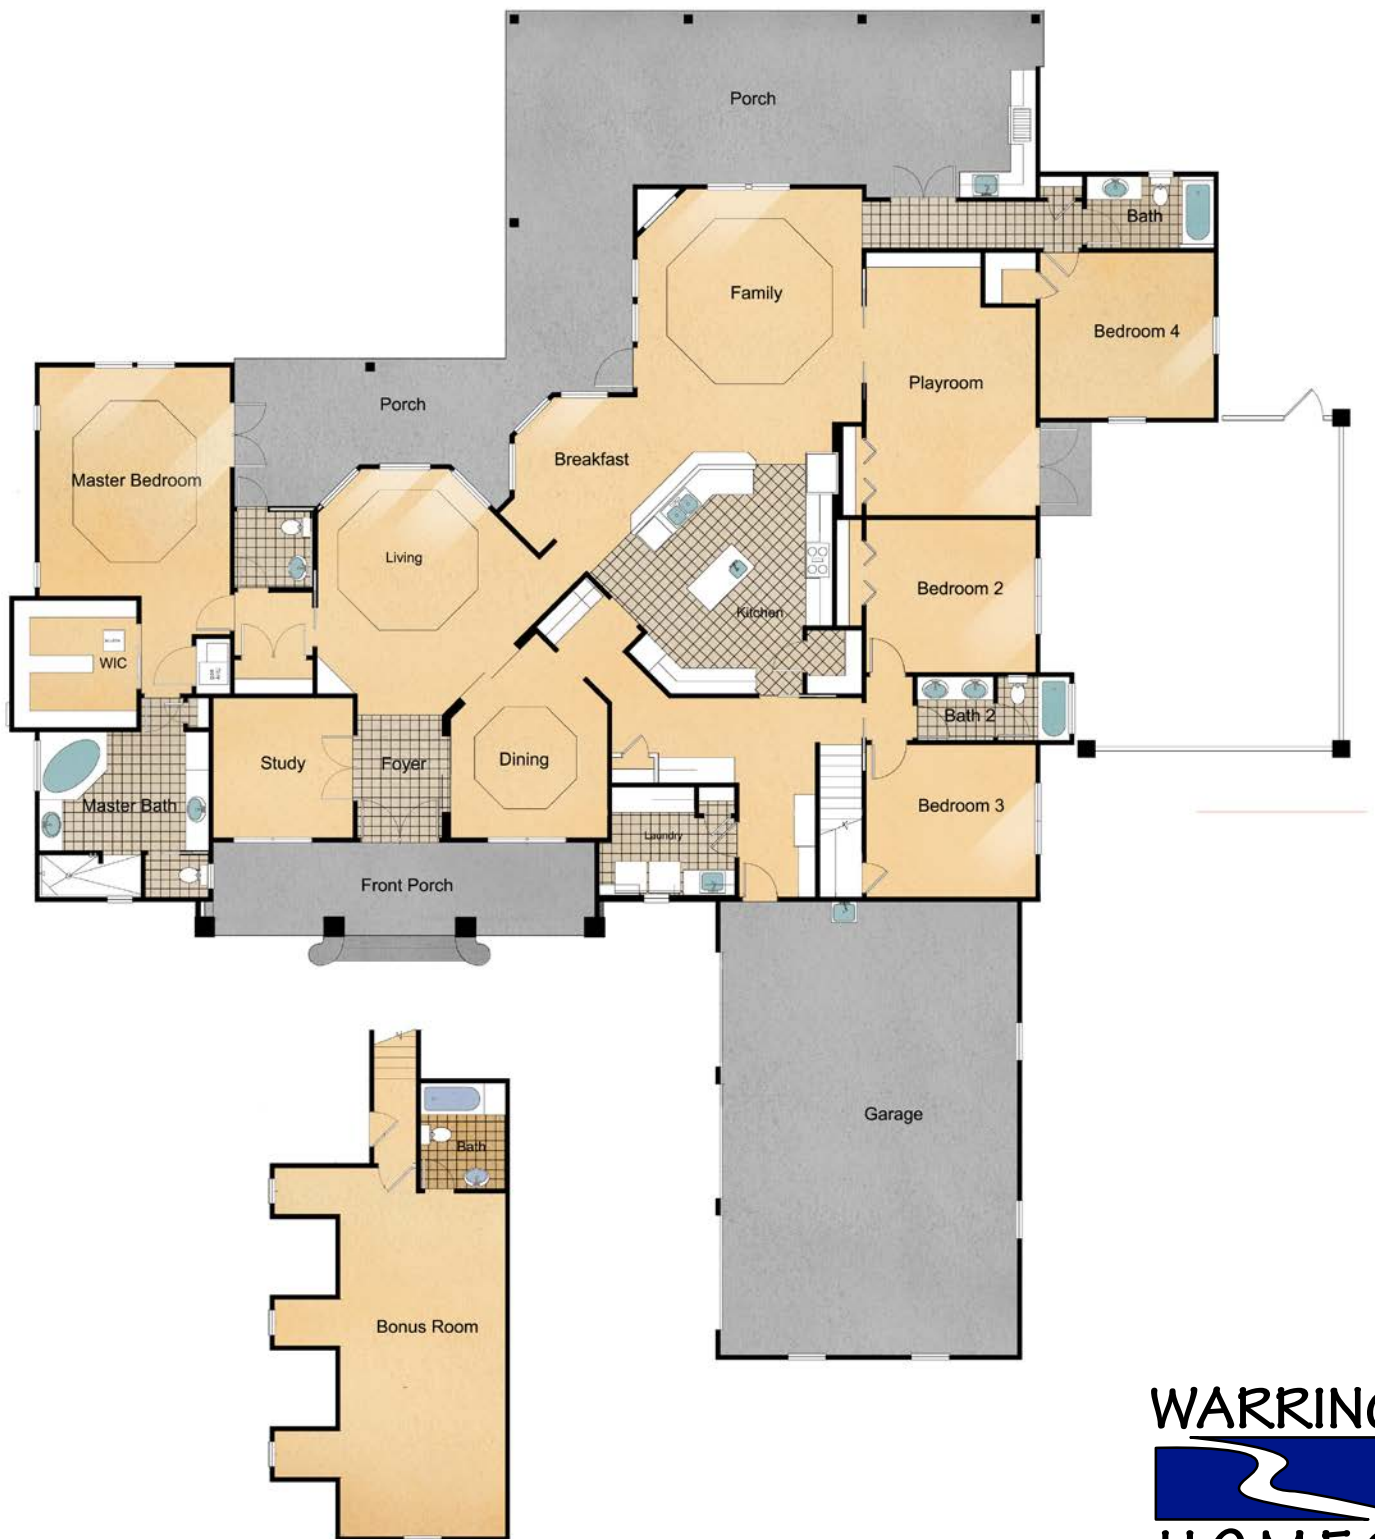

The Kingsbridge

3713 to 4325 SQ. FT living area, 4 bedrooms,
3.5 bathrooms, playroom, bonus room, 3-car garage

WARRING

HOMES

www.warringhomes.com

builder@warringhomes.com / 352.333.8400

The Kingsbridge

3713 to 4325 SQ. FT living area, 4 bedrooms,
3.5 bathrooms, playroom, bonus room, 3-car garage